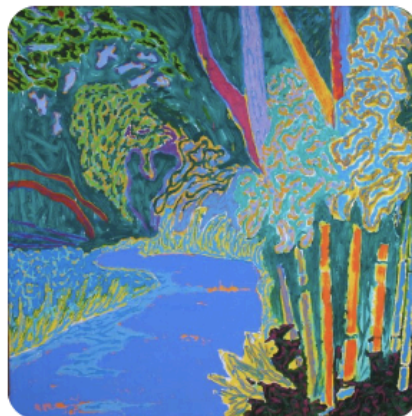

Includes All Projects!

Mornings Only: 10am-12pm
Suitable for: 4-6 YOs & 7-12 YOs

Macro-Monster
Insects

Bioluminescent
Deep Sea

Forest
Phantoms

The Mega
Bloom

Afternoons Only: 1-3pm
Suitable for: 7-12 YOs only

Microscopic
Super-Worlds

Dreamy Forest
Landscapes

Feathered Wing
Span

MINDFUL MAKERS

Whole Day: 10am-3pm
Suitable for: 7-12 YO's only

Includes All Projects!

Mornings Only: 10am-12pm
Suitable for: 4-6 YO's & 7-12 YO's